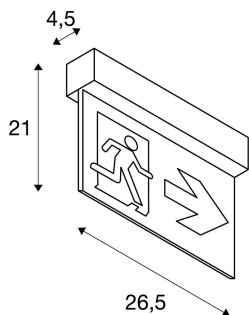

P-LIGHT 27

wall and ceiling light, emergency exit light, LED, 6000K, white, L/W/H 26.5/4.5/21 cm, 3,5W

The P-LIGHT 27 emergency lighting system is suitable for use as a wall and ceiling light. The safety lights are fitted with a built-in Ni-MH battery with an automatic self-test. The detection range is 24 m. The emergency operating time of the luminaires is three hours. The luminaires can be operated permanently switched on / stand-by operation. The luminaire is connected directly to the 230V mains supply. Other variants of the P-LIGHT series are available. The luminaire is supplied with three signs with different arrow directions (right / left / down). As an option, other signs are available.

TECHNICAL DATA

Item no.:	240000
Lamps included	0
Number of different light outlets	1
Primary nominal voltage	220-240V ~50Hz mA/V
Width	26.5 cm
Height	21.0 cm
Depth	4.5 cm
Net weight	0.84 kg
Gross weight	0.99 kg
Safety class	II
Assembly	Surface
Assembly details	Ceiling, Wall
Wattage	3.5 W
Lumen	32 lm
Colour temperature	6000 Kelvin
CRI	>70
Service life	25000 h
BIG WHITE Page	740